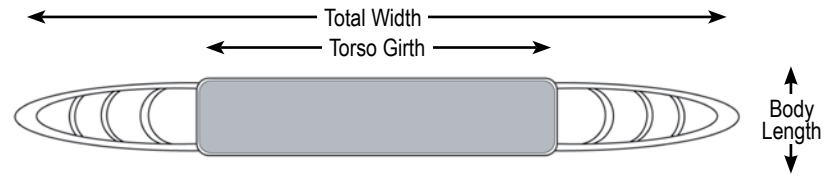

Sit-to-Stand Buttock Strap

- Designed for use with the LF 2020 STS lift
- 400 lb maximum weight capacity
- 6-month limited warranty

DSLSA9 1 ea

Item	Torso Girth	Body Length	Total Width
DSLSA9	34 ¼"	7 ½"	71 ¼"