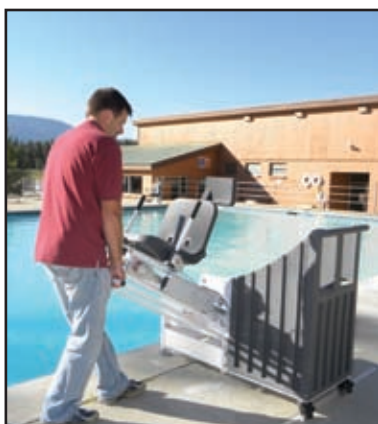

A Registered ISO 9001
Laboratory

The Patriot Portable Pro Pool™ Lift is the first completely portable aquatic lift that is **independently verified to meet ADA guidelines** and capable of lifting a 450lb* (204kg) load.

This lift requires no anchors and can easily be removed from poolside when not needed. It features a compact, low profile frame that does not intrude into the pool when not being used. A unique sliding mechanism allows the lift to be transported easily on its cart and then lowered onto the pool deck for use without using any fastening hardware.

Features:

- 450 Pound* (204 kg) weight capacity
- Independent 3rd party verified to meet ADA standards
- Completely portable unit- no anchor required
- Rechargeable battery with wall mount charger
- Adjustable footrest & lap belt
- Dual flip-up armrests
- Simple push button operation
- Limited lifetime structural warranty
- Five year pro-rated electronics warranty

*450 Pound weight capacity for water drafts up to 6"
400 lb. capacity for other applications.

PROUDLY SOLD BY:

Push lift to deck side, set brakes, slide into place and it's ready to use.