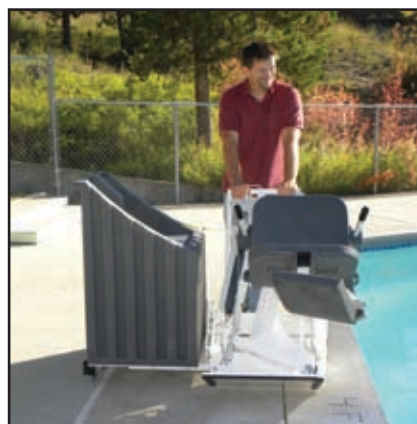

Push lift to deck side, set brakes, slide into place and it's ready to use.